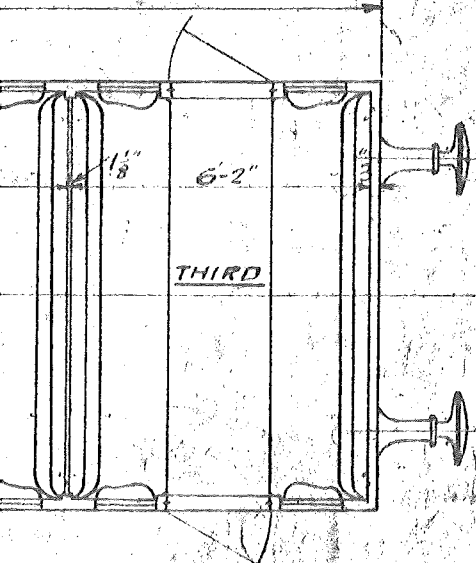

1 GUARD'S AND LUGGAGE.

ELECTRIC LIGHT.

VACUUM BRAKE, & HAND BRAKE.

STEAM HEATING.

WEIGHT. 28T. 10C. 0Q.

GENERAL DRG. NO. 6866-C.

U-FRAME. " " 6868-C.

BOGIE " " 1367-N.

C.L.C. THIRD CLASS BRAKE.