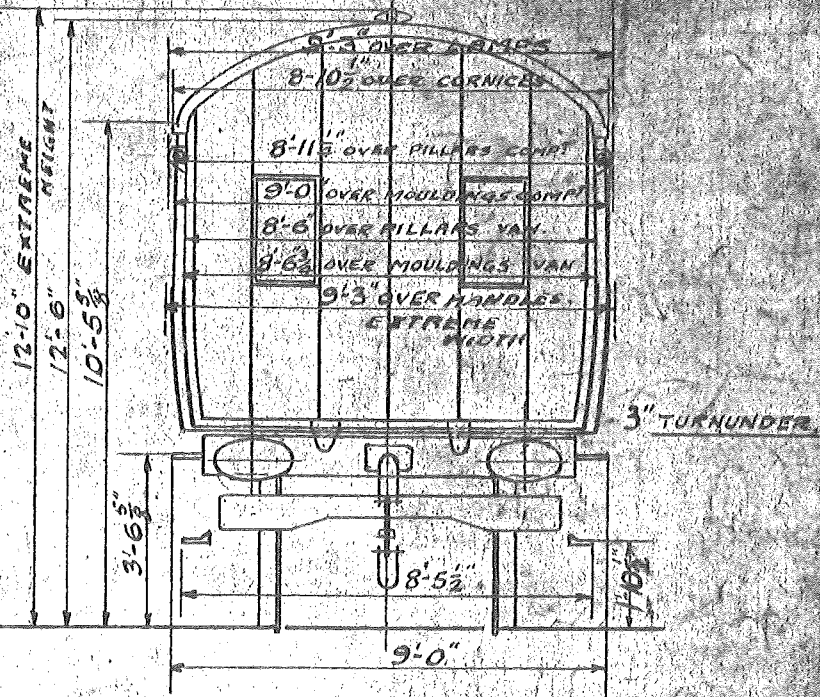

ROOF ELLIPSE MAJOR AXIS 8'-10"
MINOR AXIS 4'-6³/₄"

CODE-1282³¹

CARRIAGE NOS 300, 301, BUILT 1928, BY CRAYERS

NOS 465, 466, 467, 468, 469

Built 1930:1 by Crayers

6THIRD CLASS COMPARTMENTS

SEATS FOR 72 THIRDS.

1 GUARD'S AND LUGGAGE.

ELECTRIC LIGHT.

VACUUM BRAKE, & HAND BRAKE.

STEAM HEATING.

WEIGHT. 28T. 10C. 0Q.

GENERAL DRG. NO. 6866-C.

U-FRAME. " " 6868-C.

BOGIE " " 1367-N.

C.L.C. THIRD CLASS BRAKE.