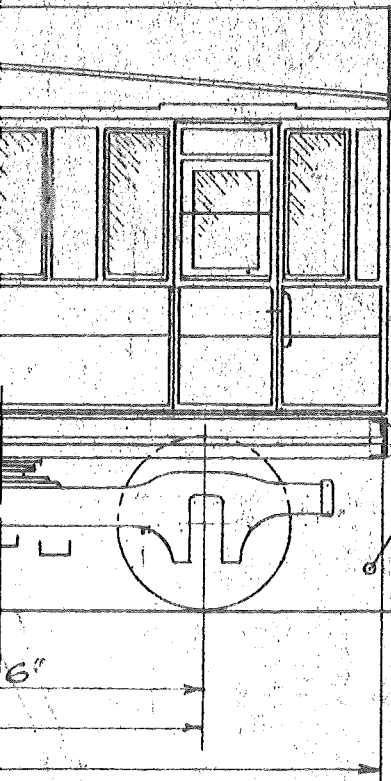

ROOF ELLIPSE MAJOR AXIS 8'-10"
MINOR AXIS 4'-6³/₄"

CODE-1282³¹

CARRIAGE NOS 300, 301, BUILT 1928, BY CRAYERS

NOS 465, 466, 467, 468, 469

Built 1930:1 by Crayers

6THIRD CLASS COMPARTMENTS

SEATS FOR 72 THIRDS.